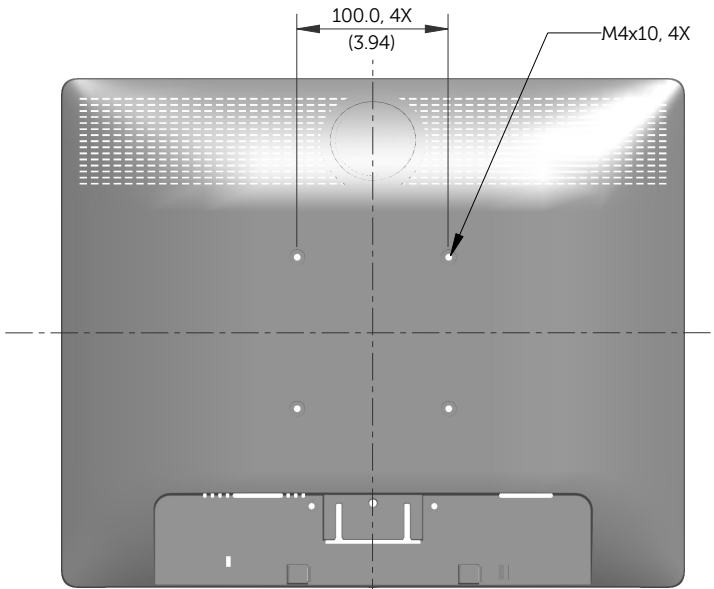

E1913S Outline Dimensions

Norminal Dimensions
Unit:mm(inch)

Back view of Monitor without stand

E1913 Outline Dimensions

Nominal Dimensions
Unit: mm (inch)

Back view of Monitor without stand