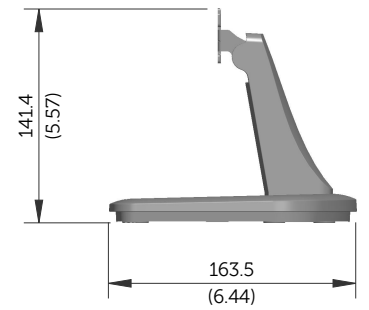

E1913S Outline Dimensions

Norminal Dimensions
Unit:mm(inch)

Back view of Monitor without stand

E1913 Outline Dimensions

Nominal Dimensions
Unit: mm (inch)

Back view of Monitor without stand