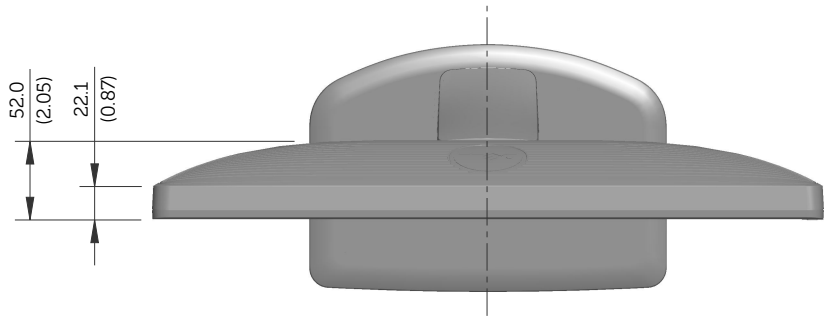

E1913S Outline Dimensions

Norminal Dimensions
Unit:mm(inch)

Back view of Monitor without stand

E1913 Outline Dimensions

Nominal Dimensions
Unit: mm (inch)

Back view of Monitor without stand