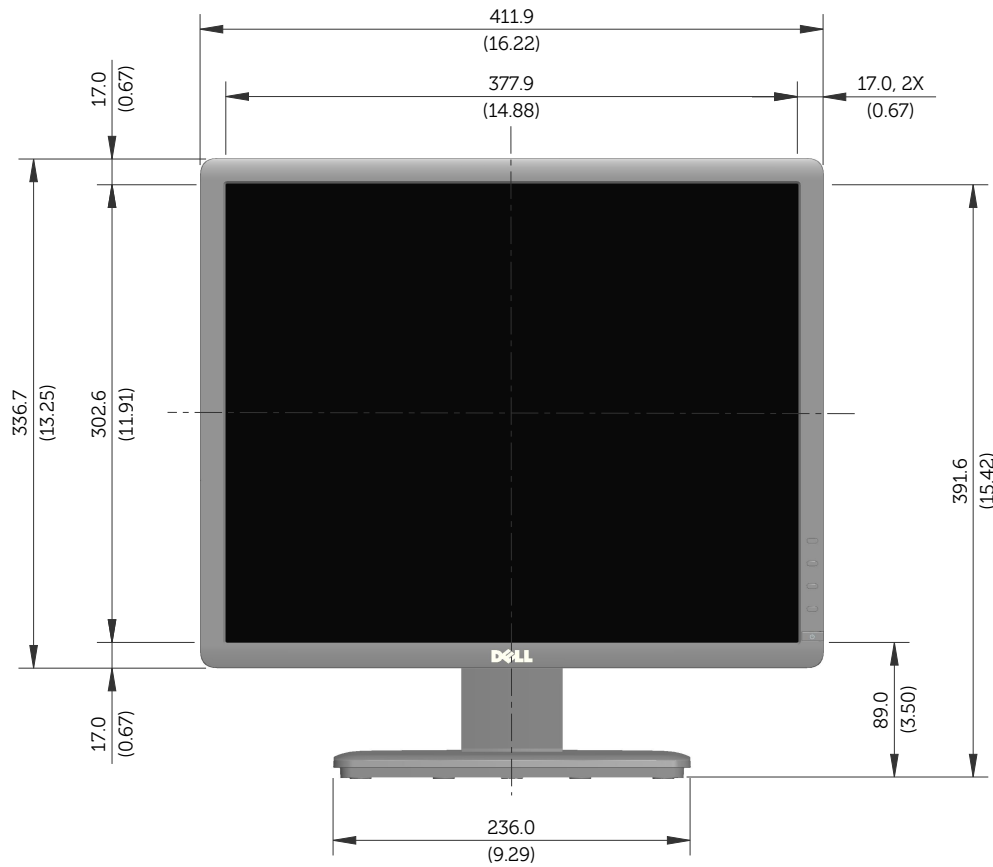

E1913S Outline Dimensions

Norminal Dimensions
Unit:mm(inch)

Back view of Monitor without stand

E1913 Outline Dimensions

Nominal Dimensions
Unit: mm (inch)

Back view of Monitor without stand