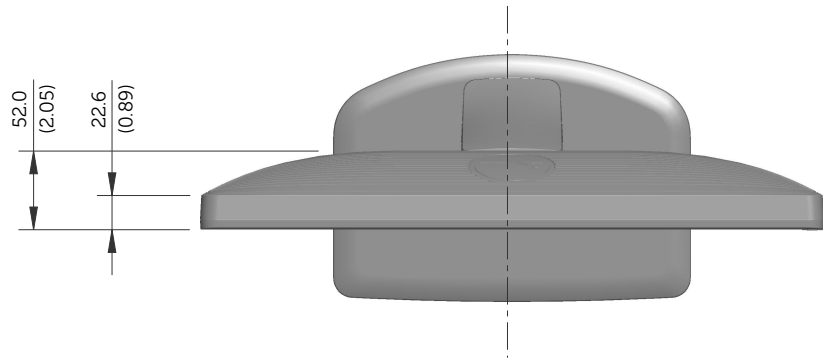

E1913S Outline Dimensions

Norminal Dimensions
Unit:mm(inch)

Back view of Monitor without stand

E1913 Outline Dimensions

Nominal Dimensions
Unit: mm (inch)

Back view of Monitor without stand