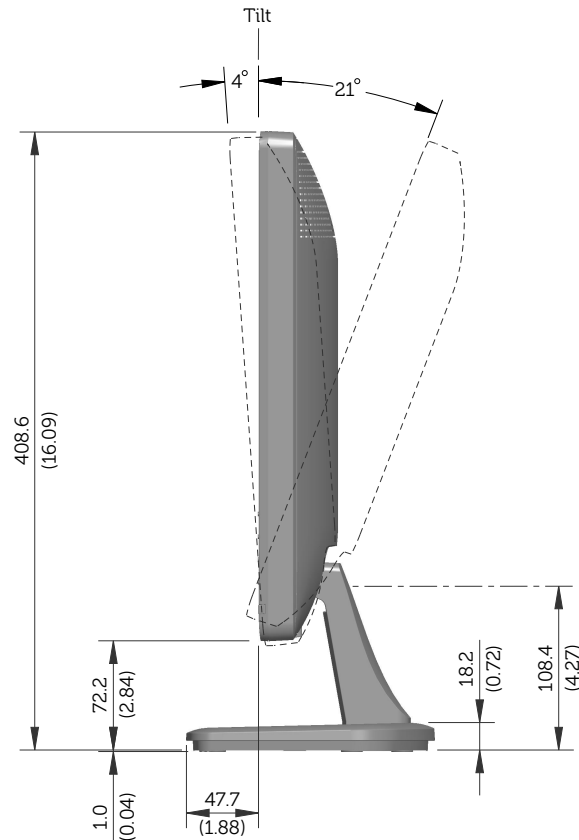

E1913S Outline Dimensions

Norminal Dimensions
Unit:mm(inch)

Back view of Monitor without stand

E1913 Outline Dimensions

Nominal Dimensions
Unit: mm (inch)

Back view of Monitor without stand