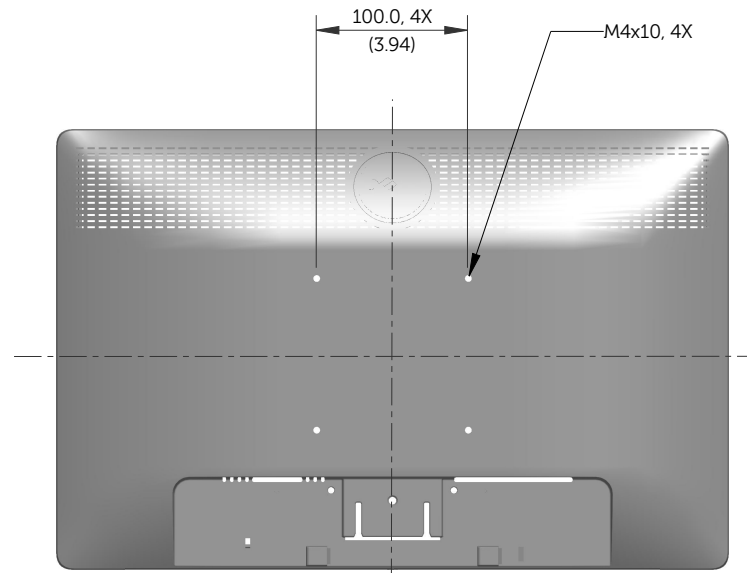

E1913S Outline Dimensions

Norminal Dimensions
Unit:mm(inch)

Back view of Monitor without stand

E1913 Outline Dimensions

Nominal Dimensions
Unit: mm (inch)

Back view of Monitor without stand